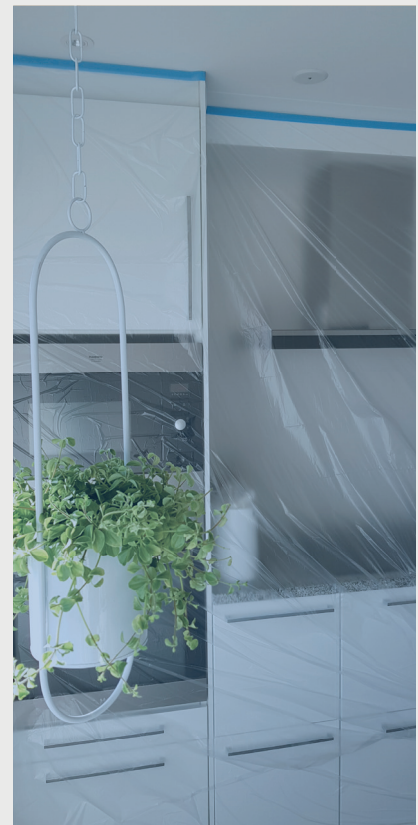

IMPORTANT NOTES

achieve the best result

- All substrates should be clean and contamination free and the tape should be applied with pressure.
- Removability of the product depends on the surface and how long it remains applied. Do not leave the tape on longer than necessary.
- When using Quick Masking for painting: remove the tape immediately after the paint has dried.
- All mentioned Quick Masking products in this brochure can operate between -10° and 50°C. The Quick Duct Masking can even function at -35°C.
- All Quick Masking products mentioned in this brochure can be stored for up to one year provided they are stored at room temperature in their original packaging and out of direct sunlight.
- Please read the specifications of the Quick Masking products carefully. Choose the right tape for your application. In doubt? Your Tape Specialist will be happy to help.